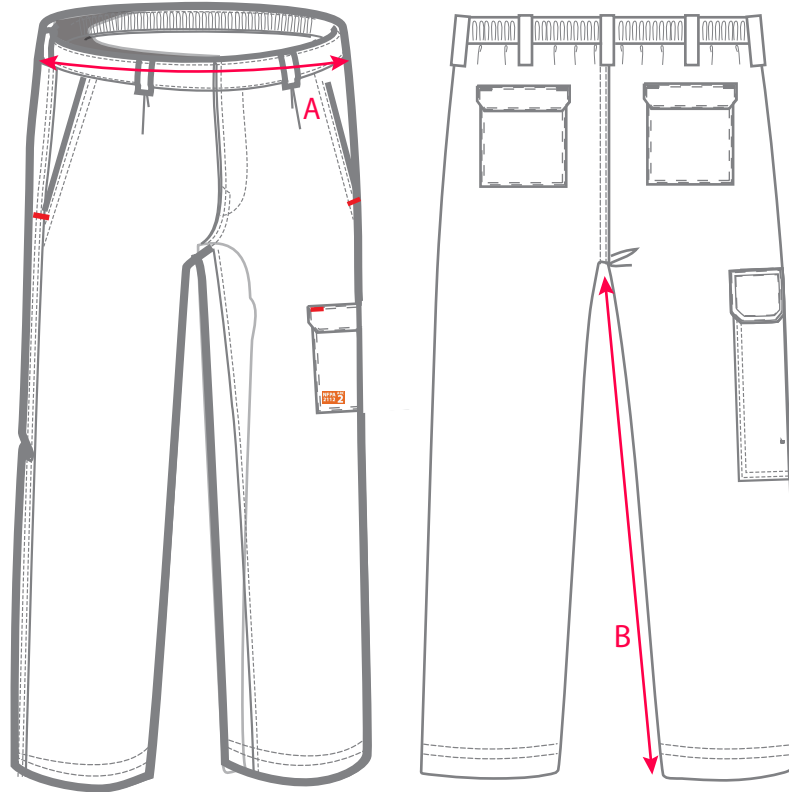

BASE STYLE: BZ31

DESCRIPTION: Bizweld Work FR Trousers

FABRIC: 100% FR Treated Cotton

Navy NV (Regular)

Descriptions		S	M	L	XL	XXL	3XL	4XL	5XL
Waist relaxed	A	72.00	80.00	88.00	96.00	104.00	112.00	120.00	132.00
Inside leg length	B	79.00	79.00	79.00	79.00	79.00	79.00	79.00	79.00