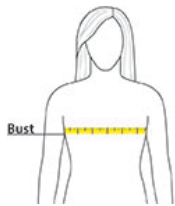

SPEC SHEET + MEASUREMENTS

District® Women's Perfect Tri® V-Neck Tee. DM1350L

HOW TO MEASURE

BUST

Measure under the arm and around the fullest part of the bust with arms down, keeping tape horizontal.

COLORS

Please note: PMS code information is shown only when an exact match is available.

Black
PMS BLACK
C

Black Frost
PMS 426C

Blush Frost
PMS 2341C

Flint Blue
Heather
PMS 4136C

Fuchsia Frost
PMS 2452C

Green Frost
PMS 2417C

Grey Frost
PMS COOL
GREY 11C

Heathered
Charcoal
PMS 7540C

Heathered
Dusty Peach
PMS 7513C

Heathered
Dusty Sage
PMS 5575C

Heathered
Lavender

Heathered
Teal
PMS 2238C

Maritime Frost

Maroon Frost
PMS 504C

Military Green
Frost
PMS 7771C

Navy Frost
PMS 2379C

New Navy
PMS 533C

Purple Frost
PMS 668C

Red Frost
PMS 200C

Royal Frost
PMS 7684C

Turquoise
Frost
PMS 7703C

White

Wisteria
Heather