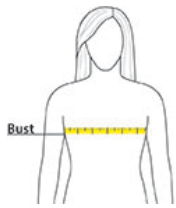

	XS	S	M	L	XL	XXL	3XL	4XL
Body Length at Back	25 1/2	26	26 1/2	27 1/4	28	28 1/2	29	29
Bust	17 1/4	18 1/4	19 1/4	20 3/4	22 1/4	23 3/4	25 3/4	27 3/4
Sleeve Length from Center Back	13	13 1/2	14	14 3/4	15 1/2	16 1/4	17	17 3/4

Body Length at Back: Measured from high point shoulder to finished hem at back.

Bust: Measured across the chest one inch below armhole when laid flat.

Sleeve Length from Center Back: Measure from Center Back neck to shoulder point to sleeve hem.

SIZE CHARTS

	XS	S	M	L	XL	XXL	3XL	4XL
Bust	32-34	35-36	37-38	39-41	42-44	45-47	48-51	52-55
Size	2	4/6	8/10	12/14	16/18	20/22	24/26	28/30

SPEC SHEET + MEASUREMENTS

District® Women's Perfect Blend® CVC Tee. DM108L

HOW TO MEASURE

BUST

Measure under the arm and around the fullest part of the bust with arms down, keeping tape horizontal.

COLORS

Please note: PMS code information is shown only when an exact match is available.