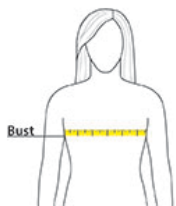

SPEC SHEET + MEASUREMENTS

Gildan Softstyle® Women's CVC Racerback Tank.
64220LCVC

PRODUCT MEASUREMENTS

	S	M	L	XL	2XL
Body Length at Back	26	26 1/2	27 1/2	28 1/4	28 3/4
Bust	17	18	19 1/2	20 1/2	22 1/2
Size	4/6	8/10	12/14	16/18	20/22

Body Length at Back: Measured from high point shoulder to finished hem at back.

Bust: Measured across the chest one inch below armhole when laid flat.

SIZE CHARTS

	S	M	L	XL	2XL
Size	4/6	8/10	12/14	16/18	20/22

HOW TO MEASURE

BUST

Measure under the arm and around the fullest part of the bust with arms down, keeping tape horizontal.

SPEC SHEET + MEASUREMENTS

Gildan Softstyle[®] Women's CVC Racerback Tank.
64220LCVC